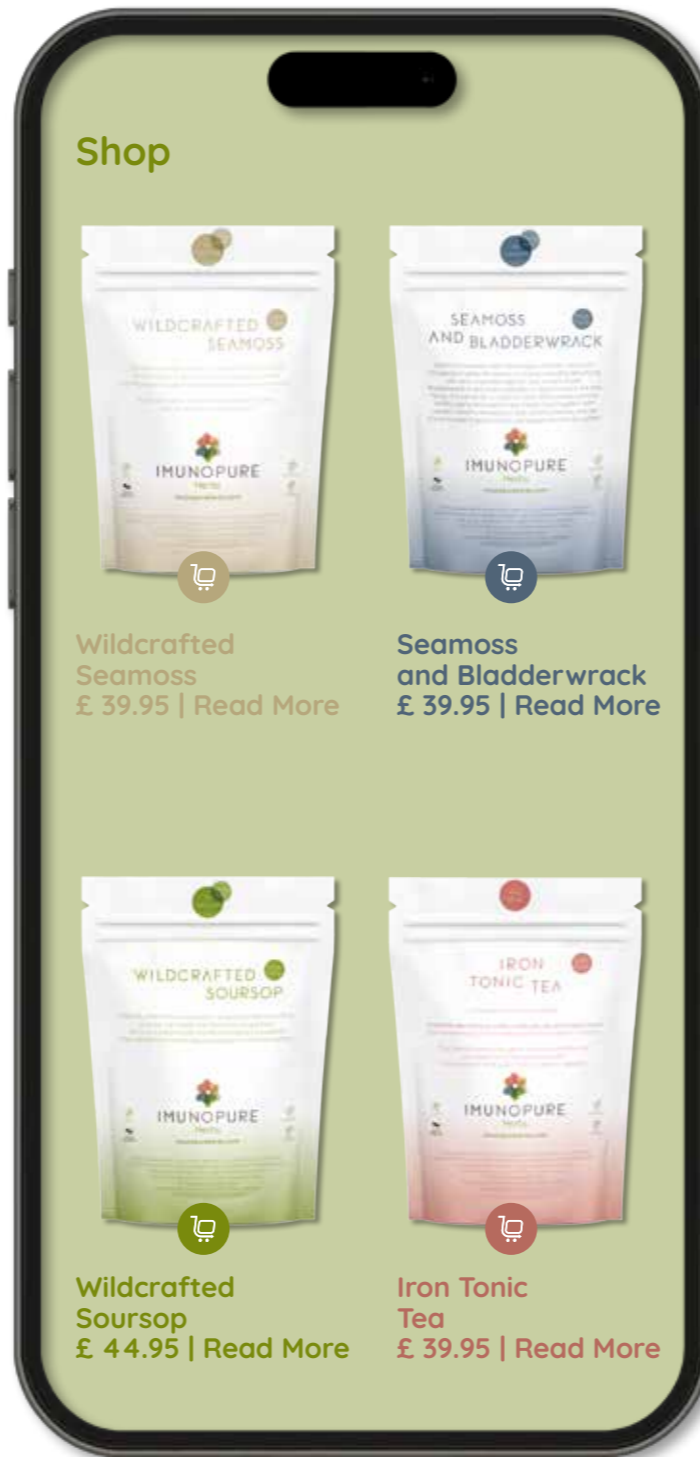

www.imunopureherbs.com
info@imunopureherbs.com